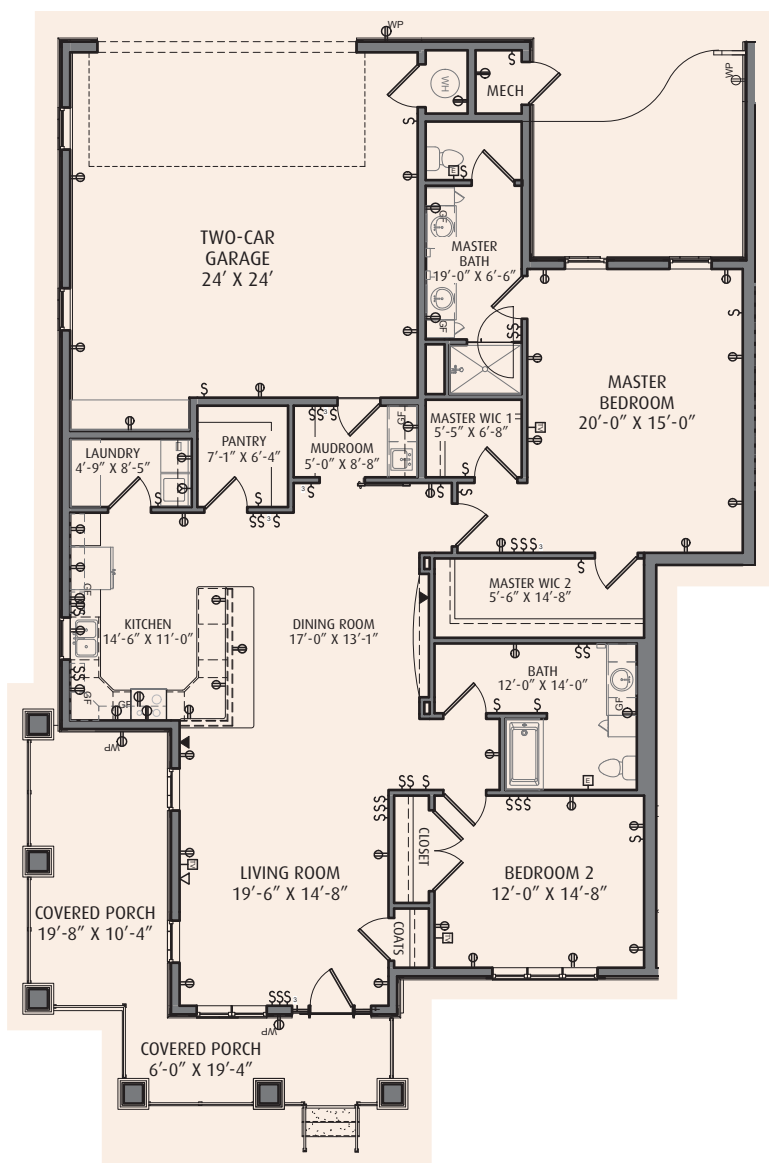

SIDE B

SIDE A

Floor plans are approximations and are subject to change.

1,750 SF TWIN COTTAGE

RYDAL WATERS
AT RYDAL PARK

A Presby's Inspired Life Community

Exceptional. Without Exception.