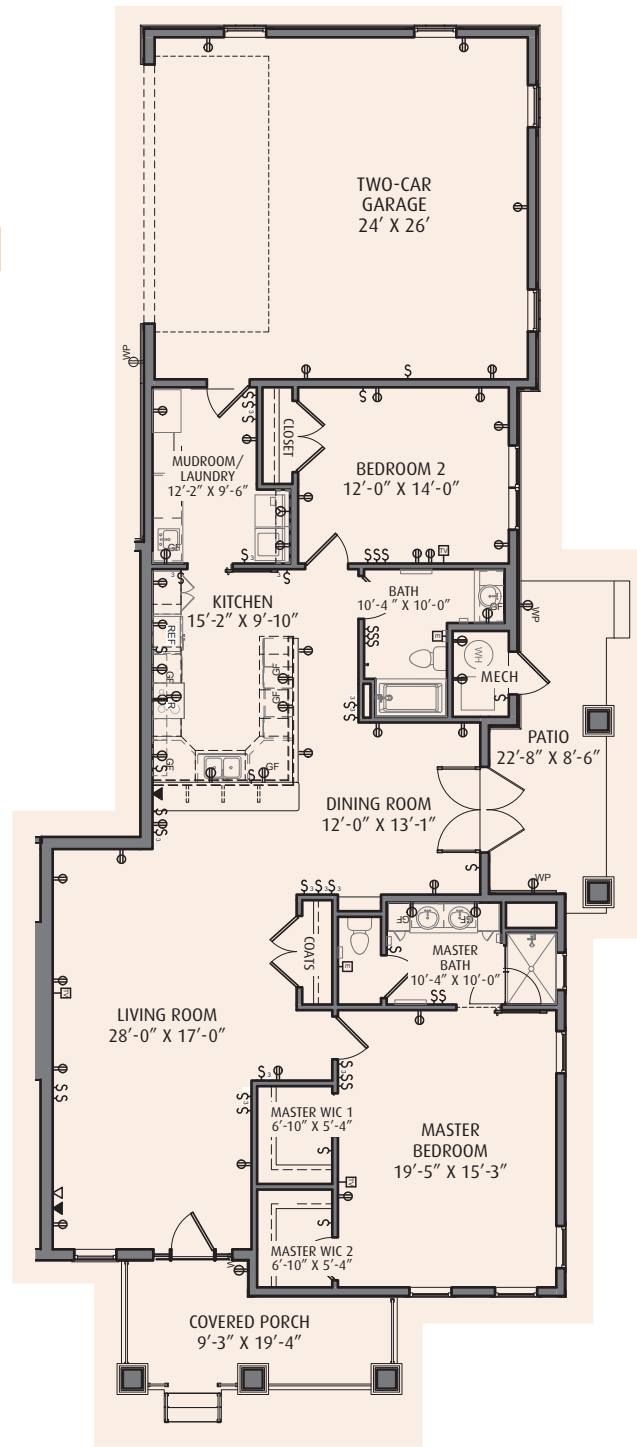

SIDE B

SIDE A

Floor plans are approximations and are subject to change.

1,750 SF TWIN COTTAGE

RYDAL WATERS
AT RYDAL PARK

A Presby's Inspired Life Community

Exceptional. Without Exception.